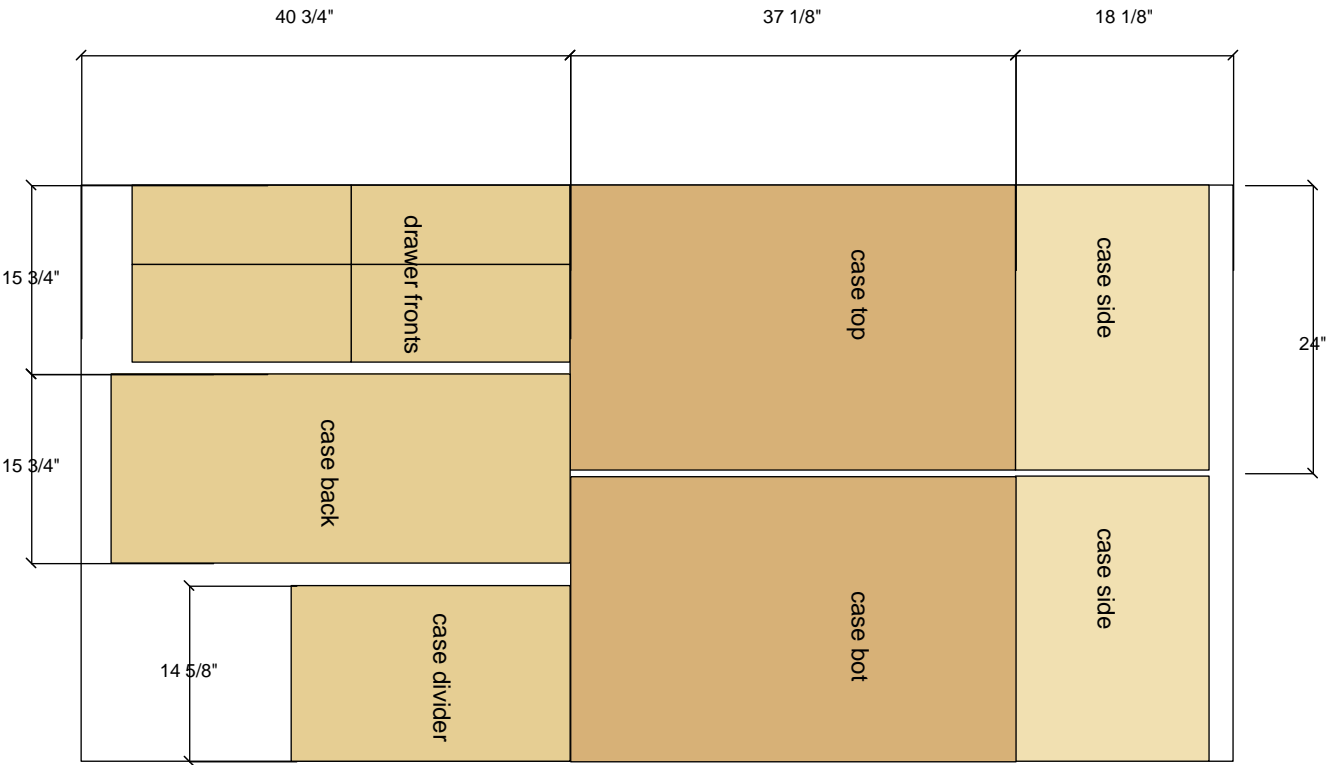

Power Tool Workbench Optimization Chart

from August 2002 Popular Woodworking

3/4" plywood optimization chart

1/2" plywood optimization chart