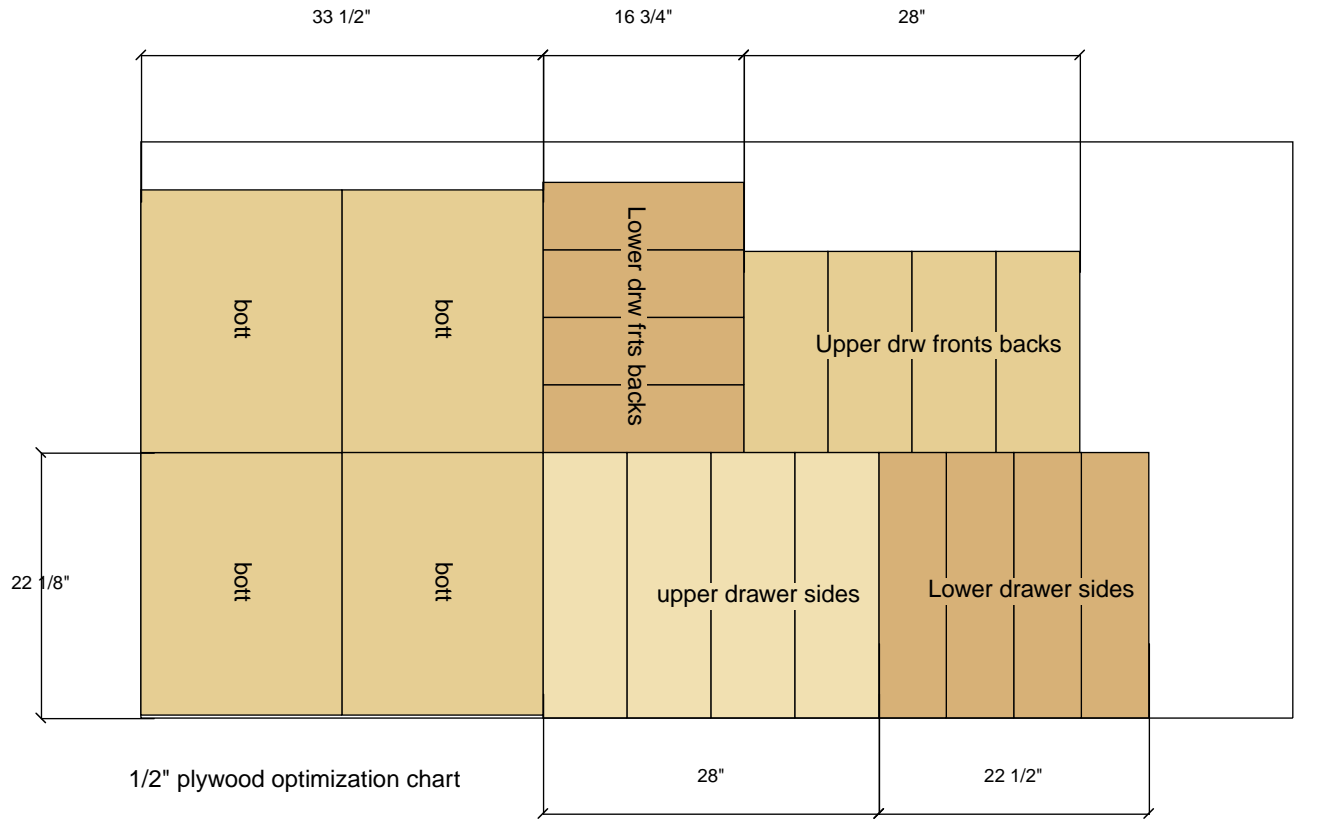

Power Tool Workbench Optimization Chart

from August 2002 Popular Woodworking

3/4" plywood optimization chart

1/2" plywood optimization chart