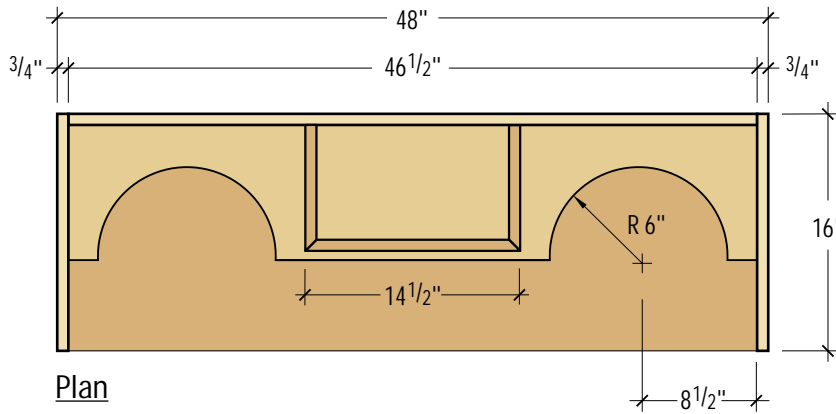

GARAGE GOLF CADDY

NO.	ITEM	DIMENSIONS (INCHES)			COMMENTS
		T	W	L	
2	Sides	3/4	16	42	
1	Bottom	3/4	16	47	
1	Top	3/4	10	47	Rip front at 10°
2	Partitions	3/4	9 7/8	33 1/2	
1	Splash	3/4	3 1/2	46 1/2	
2	Tray pieces	3/4	2	8 1/2	Mitered
1	Tray piece	3/4	2	14 1/2	Mitered
2	Adj. shelves	3/4	9 3/4	12 3/4	

Plan

Elevation

Profile