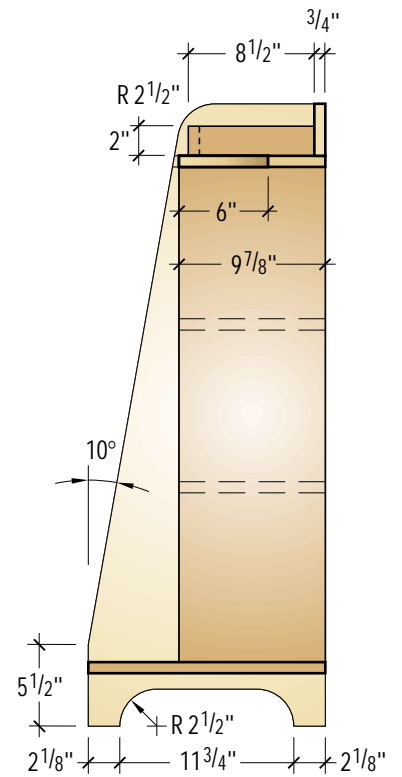

GARAGE GOLF CADDY

NO.	ITEM	DIMENSIONS (INCHES)			COMMENTS
		T	W	L	
2	Sides	3/4	16	42	
1	Bottom	3/4	16	47	
1	Top	3/4	10	47	Rip front at 10°
2	Partitions	3/4	9 7/8	33 1/2	
1	Splash	3/4	3 1/2	46 1/2	
2	Tray pieces	3/4	2	8 1/2	Mitered
1	Tray piece	3/4	2	14 1/2	Mitered
2	Adj. shelves	3/4	9 3/4	12 3/4	

Plan

Elevation

Profile