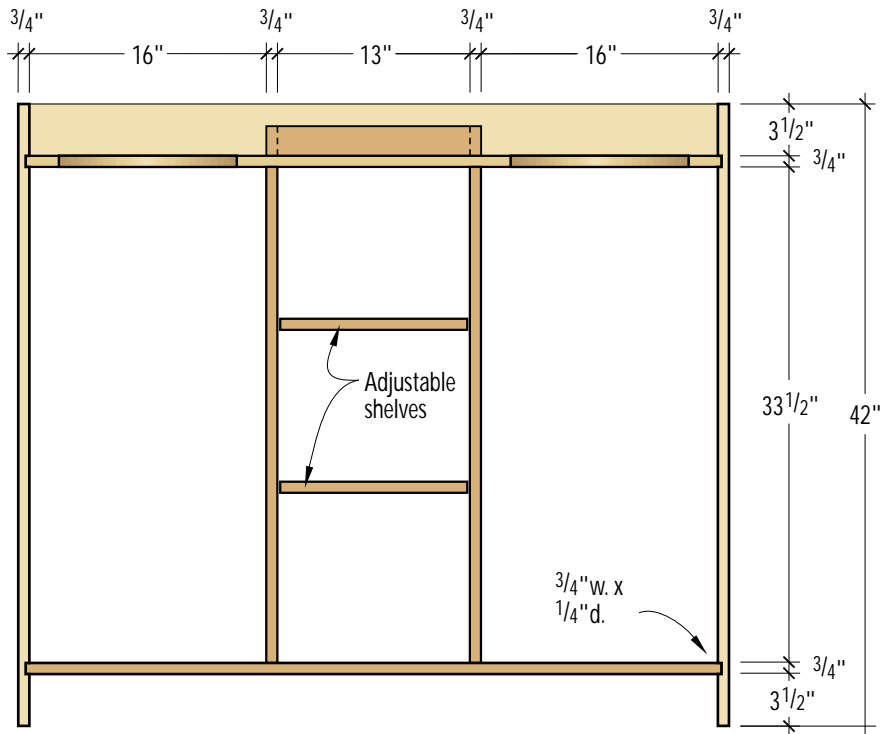

GARAGE GOLF CADDY

NO.	ITEM	DIMENSIONS (INCHES)			COMMENTS
		T	W	L	
2	Sides	3/4	16	42	
1	Bottom	3/4	16	47	
1	Top	3/4	10	47	Rip front at 10°
2	Partitions	3/4	9 7/8	33 1/2	
1	Splash	3/4	3 1/2	46 1/2	
2	Tray pieces	3/4	2	8 1/2	Mitered
1	Tray piece	3/4	2	14 1/2	Mitered
2	Adj. shelves	3/4	9 3/4	12 3/4	

Plan

Elevation

Profile