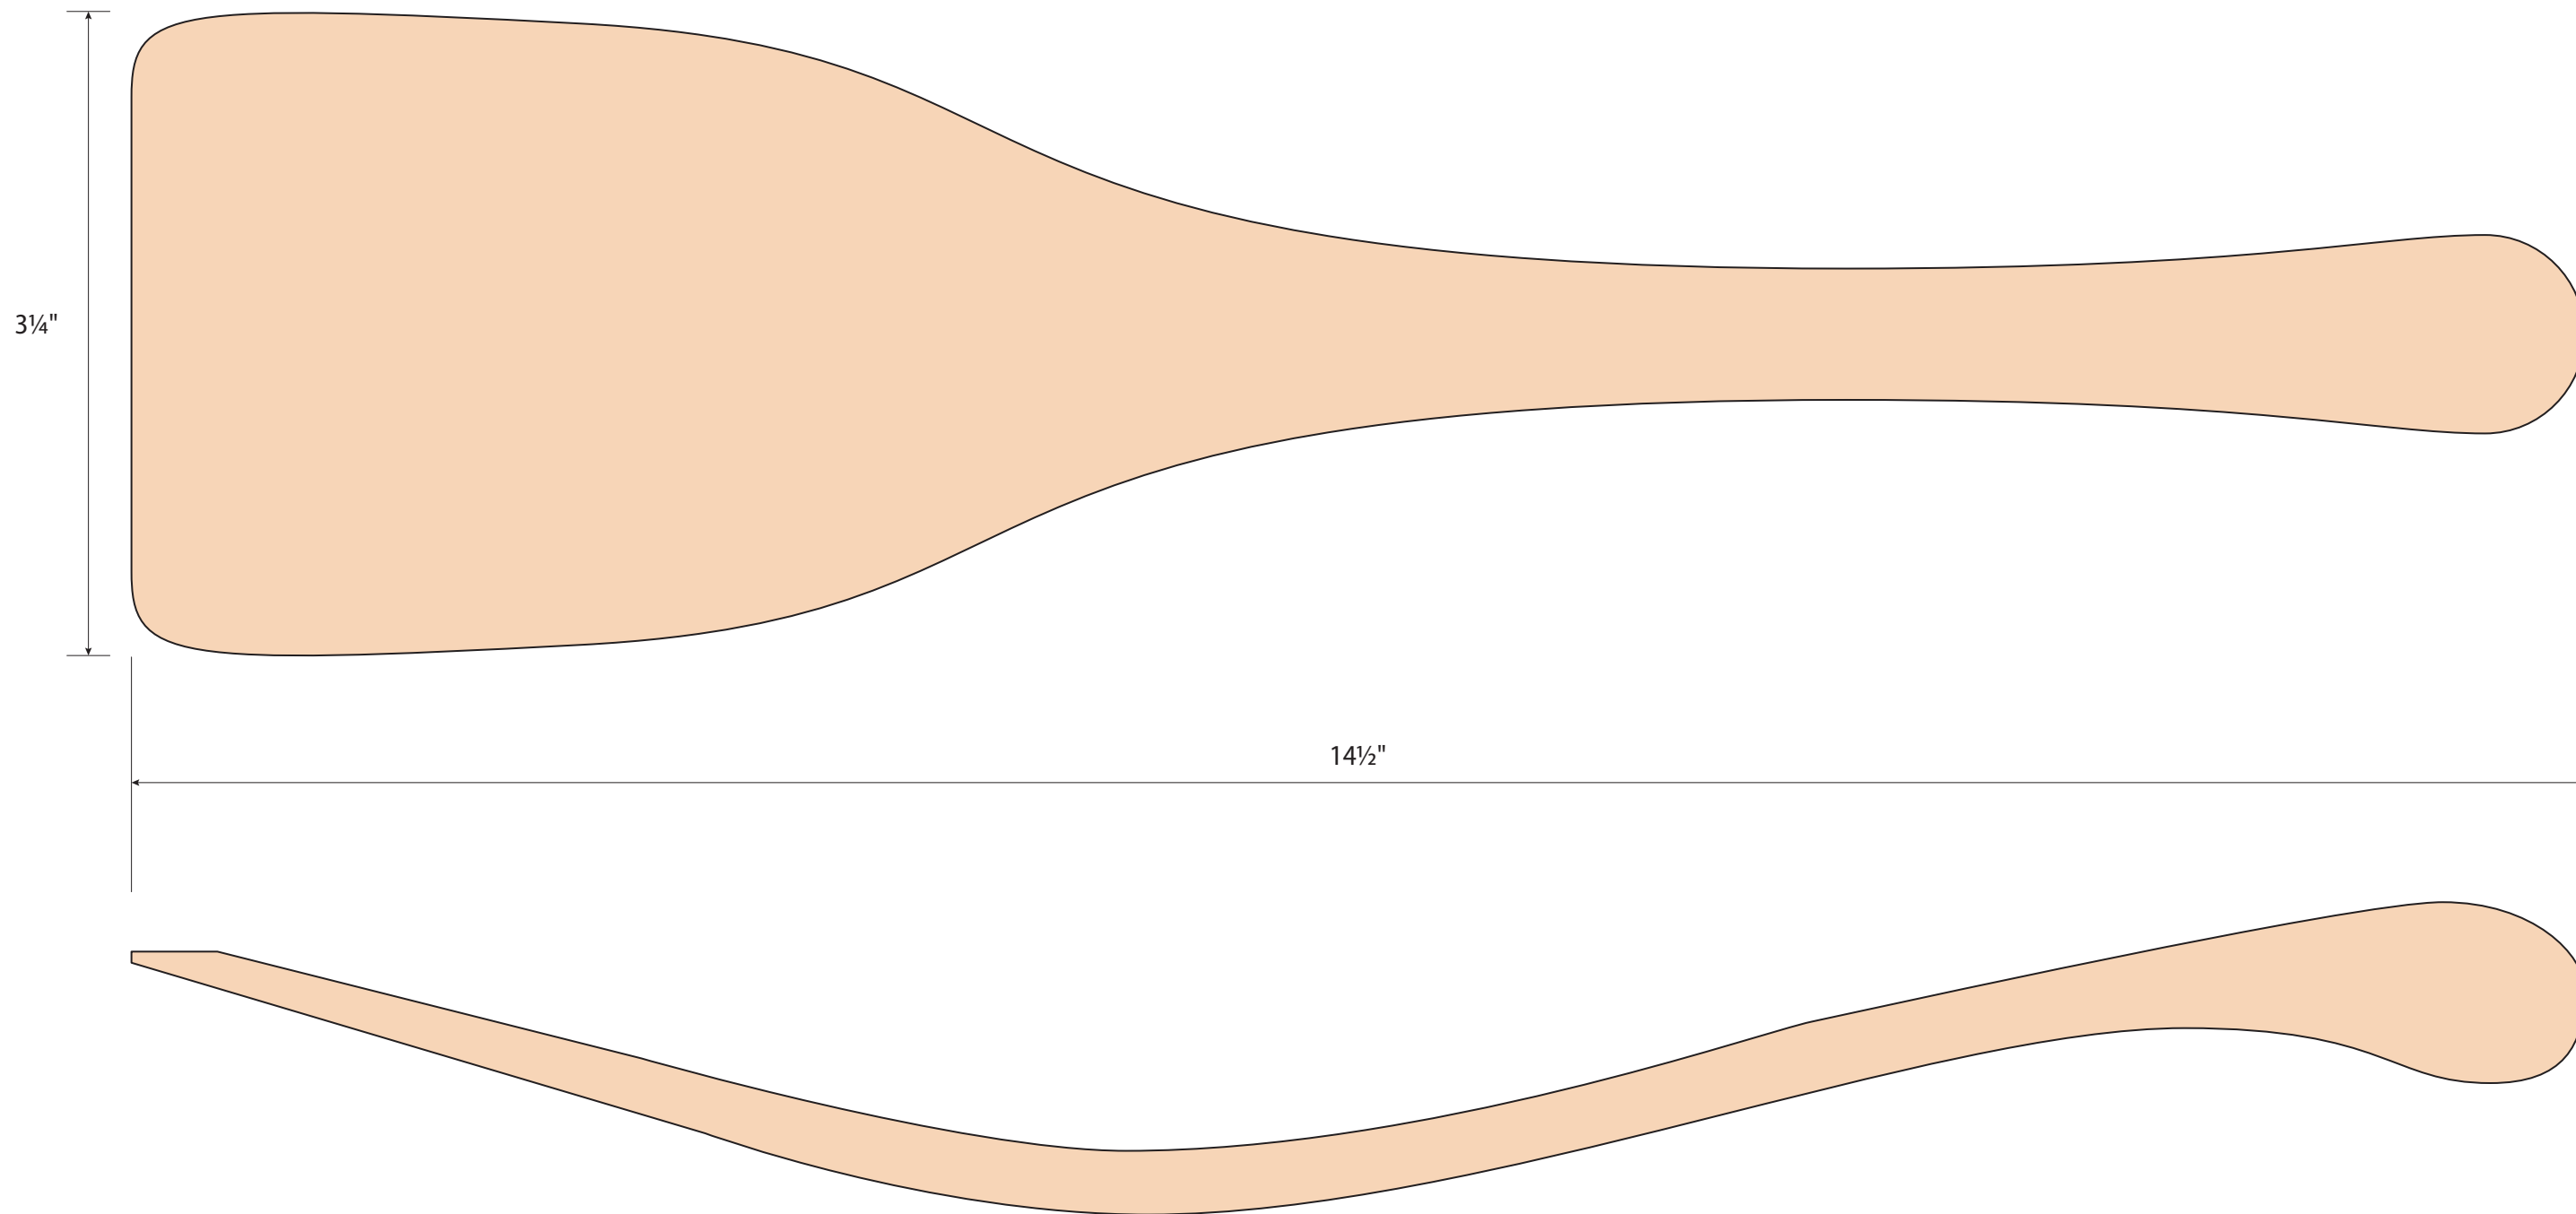

Large Spatula

Small Spatula

Pot Scraper

Top edge is
full thickness:
utensil tapers
to bottom edge

Spreader