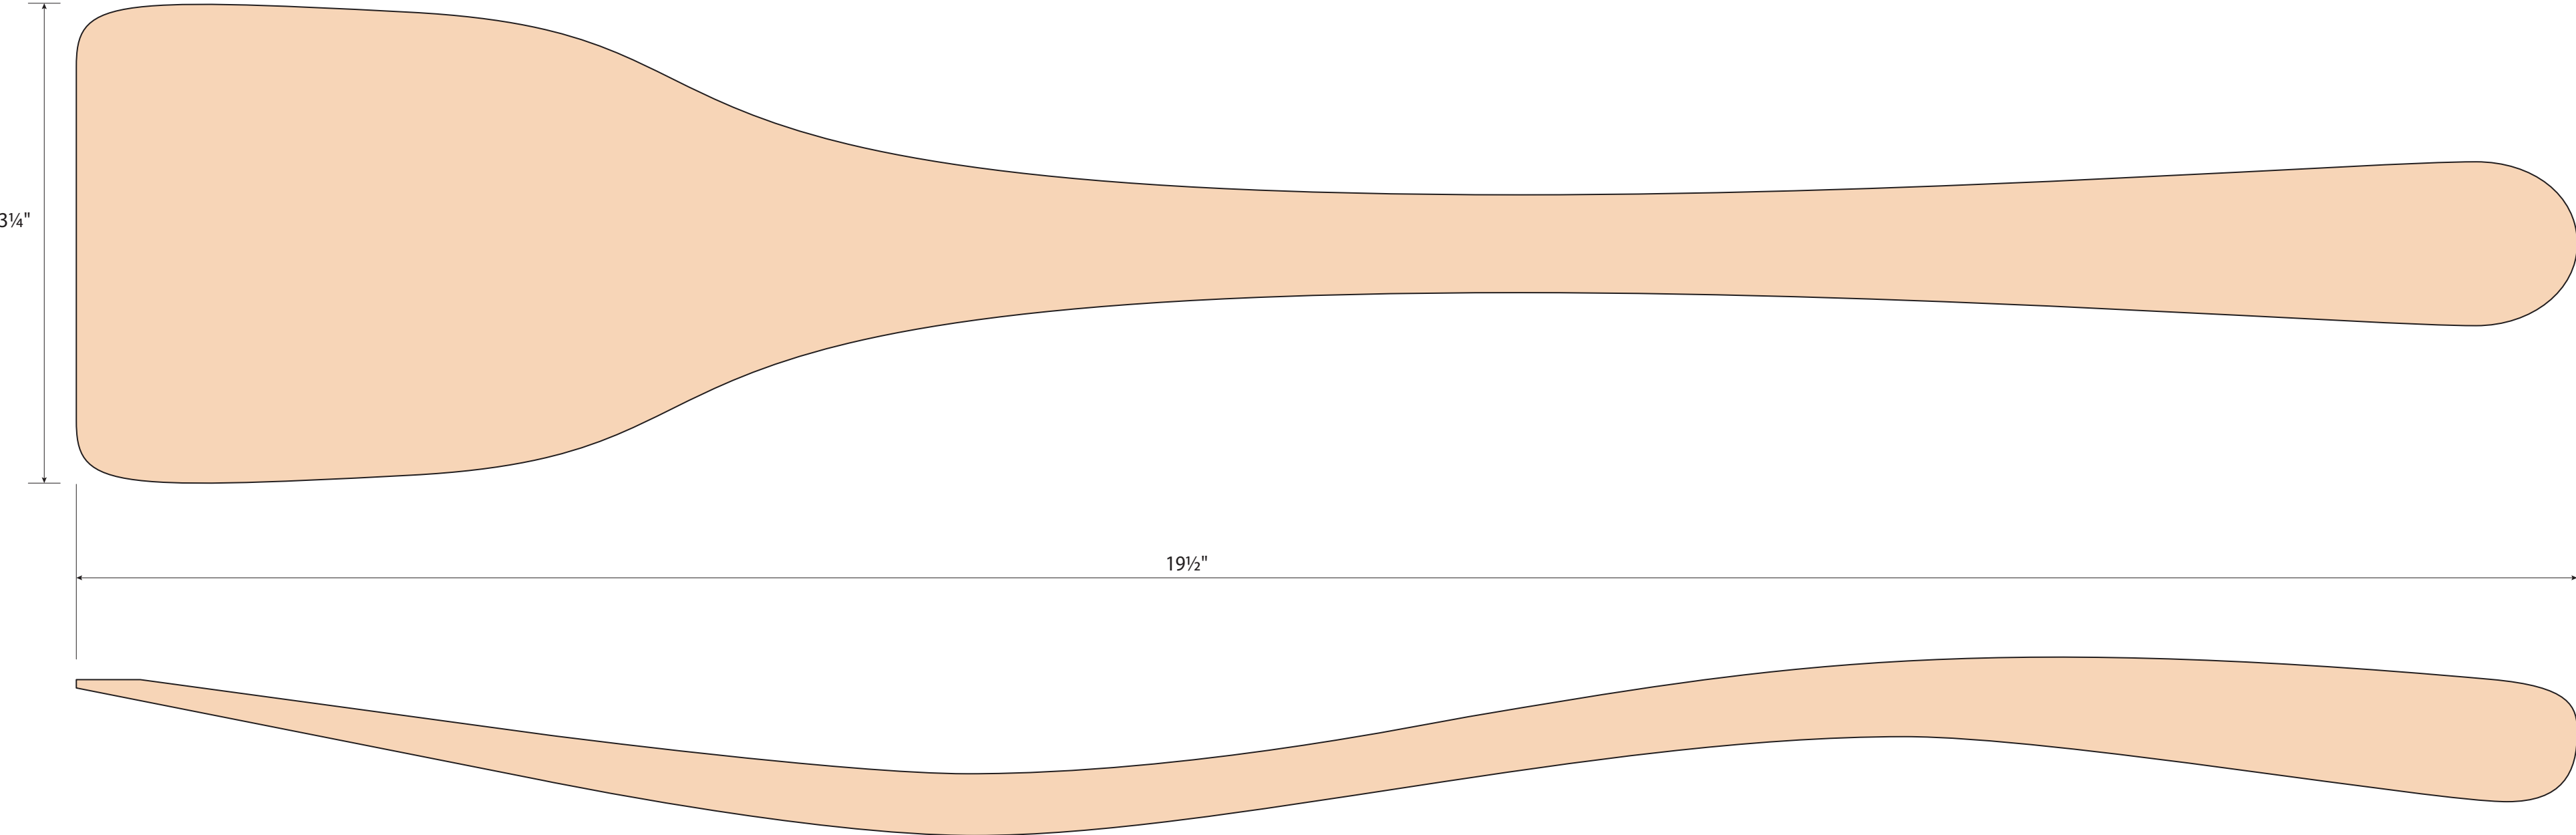

Large Spatula

Small Spatula

Pot Scraper

Top edge is
full thickness:
utensil tapers
to bottom edge

Spreader